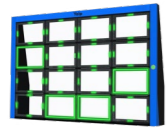

Color options

YA3590	Different color for the red parts of the Sutú, available in all RAL colors