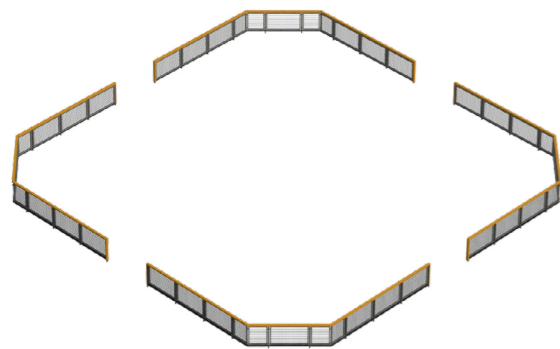

YA3806L-GR 13 x 13m

Grid boarding options New