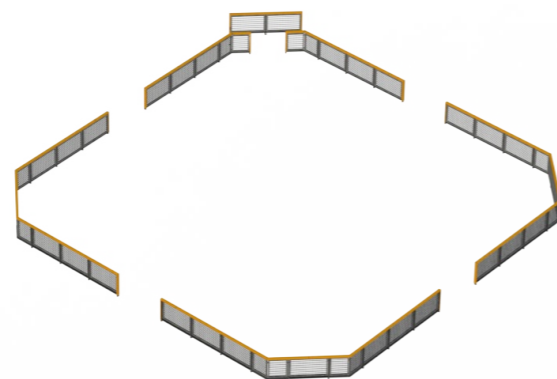

Including offset entrance

YA3807L-GR 13 x 13m

YA3806L-GR	Lappset Toro Sports grid boarding 13 x 13m for the Toro goals. Excluding artificial turf and Toro goals. - No offset entrance
YA3807L-GR	Lappset Toro Sports grid boarding 13 x 13m for the Toro goals. Excluding artificial turf and Toro goals. - Including offset entrance
YA3806M-GR	Lappset Toro Sports grid boarding 10,7 x 10,7m for the Toro goals. Excluding artificial turf and Toro goals - No offset entrance
YA3807M-GR	Lappset Toro Sports grid boarding 13 x 13m for the Toro goals. Excluding artificial turf and Toro goals. - Including offset entrance
YA3806S-GR	Lappset Toro Sports grid boarding 9,1 x 9,1m for the Toro goals. Excluding artificial turf and Toro goals - No offset entrance available
YA3806XS-GR	Lappset Toro Sports grid boarding 6,8 x 6,8m for the Toro goals, Excluding artificial turf. - No offset entrance available