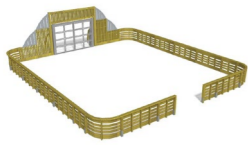

Q11415 Ace Arena Sutur fence and boarding 10 x 11 m (width x length), deep mount