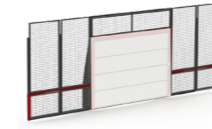

## Basic product

YA3550	Lappset Sutú Interactive ball wall
YA3550-MG	Lappset Sutú Interactive ball wall in marine grade

New

YA3555L	Boarding fence L size 7,95 x 2,8m (width x height) (deepmount only)
---------	---