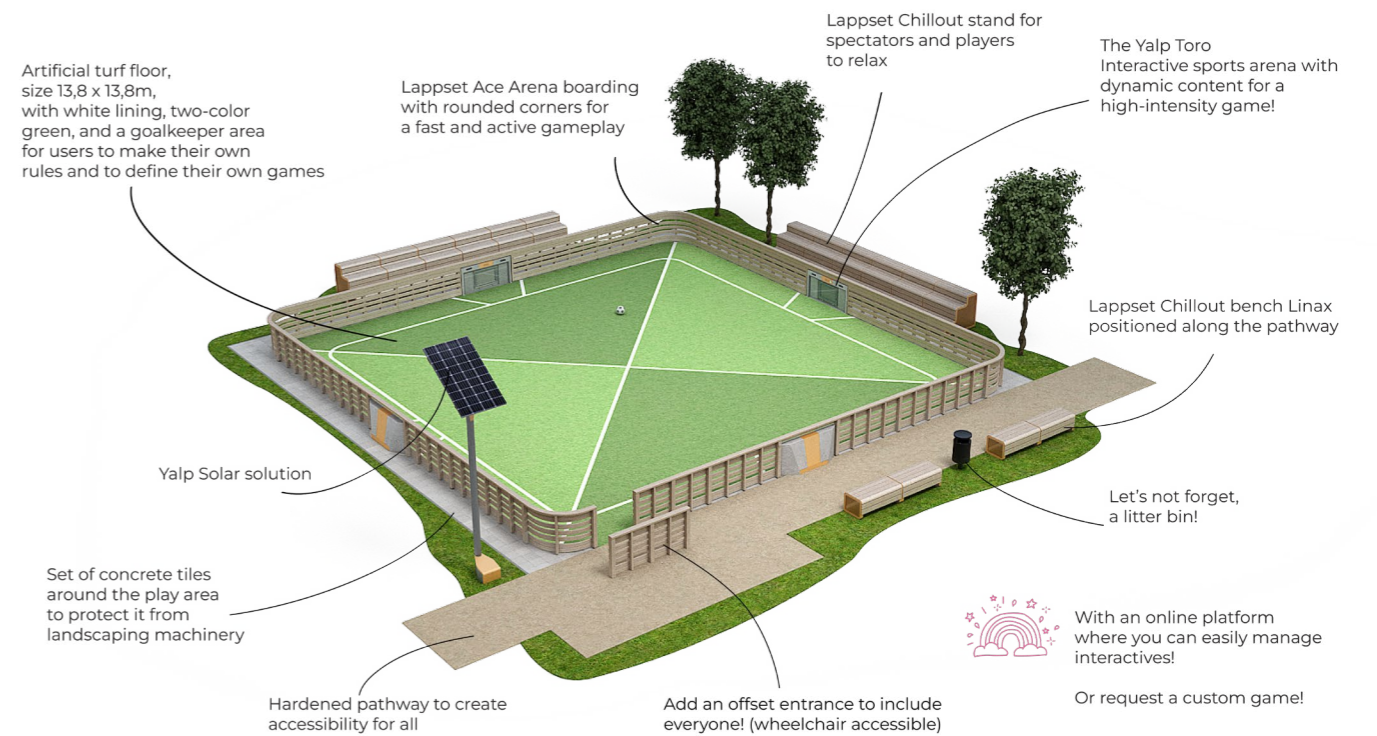

Lappset Toro Recommended Layout

Design Template

Scan or click here to download the design template

What It Includes

YA3805	Lappset Toro Interactive sports arena (4 interactive goals)
YA3870	Toro surface mount kit
Q13755-1	Lappset Ace Arena Toro boarding, with offset entrance
YA3200	Lappset Solar post (default with orange color details)
YA3230	Solar deep mount kit
YA8710	196 m2 multiple color artificial turf
YA8539	Custom Toro game
YA8576	Lappset Toro Carefree pack
NF3233	Lappset Chillout bench Linax*
NF3223	Lappset Chillout stand*
NF2485	Lappset Nestor Litter bin*
	*Please refer to the Lappset Park Catalogue for more info and color options of the Park products