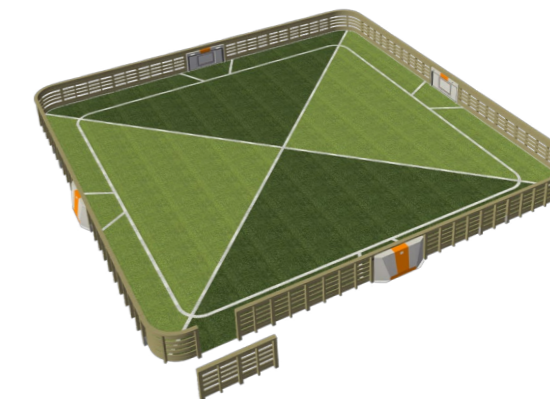

Including offset entrance

Q13755-1 13,8 x 13,8m, including offset entrance

Q13755	Lappset Ace Sport Toro Arena 13,8 x 13,8 m - No offset entrance
Q13755-1	Lappset Ace Sport Toro Arena 13,8 x 13,8 m - Including offset entrance
Q13756	Lappset Toro Ace Arena boarding 11,8 x 11,8 m - No offset entrance
Q13756-1	Lappset Toro Ace Arena boarding 11,8 x 11,8 m - Including offset entrance
Q13757	Lappset Toro Ace Arena boarding 9,8 x 9,8 m - No offset entrance
Q13757-1	Lappset Toro Ace Arena boarding 9,8 x 9,8 m - Including offset entrance
Q13758	Lappset Toro Ace Arena boarding 7,8 x 7,8 m - No offset entrance
Q13758-1	Lappset Toro Ace Arena boarding 7,8 x 7,8 m - Including offset entrance