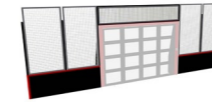

YA3555L	Boarding fence L size 7,95 x 2,8m (width x height) (deepmount only)