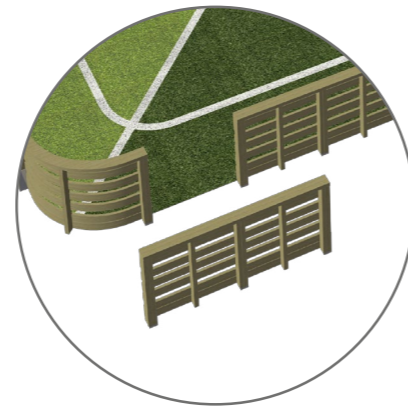

Lappset Ace Arena boarding