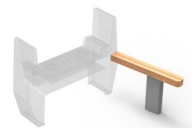

60050102 High Chill Bar short (1,5m)