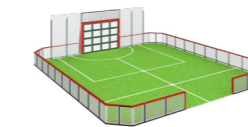

## Fencing & boarding options

YA3555M	Boarding fence M size 5,65 x 2,8m (width x height) (deepmount only)
---------	---

YA3560L-GR	Lappset Sutú Plaza size L 10,7m x 12m (width x length), grid boarding, including L fence, excluding artificial turf
------------	---