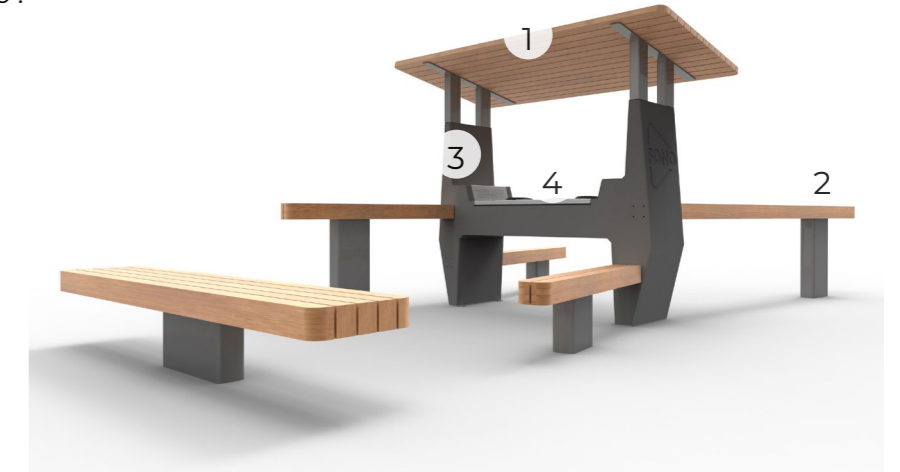

Lappset Fono

Basic product

YA3702	Lappset Fono Interactive DJ-booth, roof and seating elements included
YA3702-MG	Lappset Fono Interactive DJ-booth in marine grade, roof and seating elements included

New

Carefree pack

YA8596	Lappset Fono Carefree pack

Color options

YA3725	Different color roofs are available in the following RAL options: Dark Grey RAL7024, Grey RAL7040, Red RAL3020, Purple RAL4006, Blue RAL640-2 (default), Green RAL6018, Limegreen RAL250-3, Yellow RAL1003

Other options

YA3727	Subtracted price if the Lappset Fono is delivered without a roof, two metal caps are provided to cover the tops of Fono

YA3728	Subtracted price if the Lappset Fono is delivered without metal seating elements. (Not recommended; only use when fully anchored to the surface)

Installation Options

YA3740S	Fono Surface Mount Kit - Default. Designed for mounting on an already existing, hard concrete surface.

Lappset Fono Design edition

Standard specifications

Here are some key features of the Fono :

1. Wooden roof element
2. Wooden seating elements
3. Concrete body
4. Resilient DJ interface

Design Models

YA3702GA	Lappset Fono Design edition Model A basic, with a remote interface

YA3702GB	Lappset Fono Design edition Model B extended, with a remote interface

YA3702GC	Lappset Fono Design edition Model C 3 sides & roof, with a remote interface

YA3702GD	Lappset Fono Design edition Model D luxury, with a remote interface (Detached bench not included)

YA3702GJ	Lappset Fono Design edition Model J budget, with a remote interface