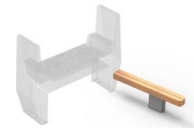

## Elements to Design Your Own Lappset Fono

YA3702G0 Lappset Fono DJ-Booth (bare), without roof and seating elements

60050124 2x Blocks to finish Fono top (no roof)

60090100 Design Roof

60050111 Low Chill Bench (2,4m)