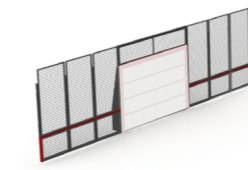

YA3555XL-GR	Grid fence XL size 10,25 x 2,8m (width x height) (deepmount only)

New