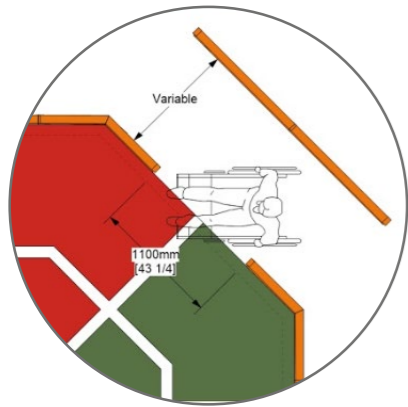

Lappset Ace Arena boarding options

Including offset entrance

**Q13755** 13,8 x 13,8m

**Q13755-1** 13,8 x 13,8m, including offset entrance

Q13755	Lappset Ace Sport Toro Arena 13,8 x 13,8 m - No offset entrance
Q13755-1	Lappset Ace Sport Toro Arena 13,8 x 13,8 m - Including offset entrance
Q13756	Lappset Toro Ace Arena boarding 11,8 x 11,8 m - No offset entrance
Q13756-1	Lappset Toro Ace Arena boarding 11,8 x 11,8 m - Including offset entrance
Q13757	Lappset Toro Ace Arena boarding 9,8 x 9,8 m - No offset entrance
Q13757-1	Lappset Toro Ace Arena boarding 9,8 x 9,8 m - Including offset entrance
Q13758	Lappset Toro Ace Arena boarding 7,8 x 7,8 m - No offset entrance
Q13758-1	Lappset Toro Ace Arena boarding 7,8 x 7,8 m - Including offset entrance

## Specifications Offset Entrance

Optional offset entrance

Width entrance	1100 mm (HPL and Grid boading) 1000 mm (Lappset Ace Arena boading)
Minimal distance offset part	Variable
Dimensions offset part	2,3 x 0,8m (W x H) (default HPL and Grid boading) Variable (Lappset Ace Arena boading)