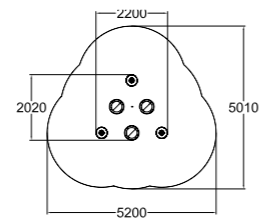

1	600
2+	6,4

220037
Union

Includes a foundation base.

10	290
2+	19,5

010502
Dog

Deep mounting foundation 005049 or
rubber base 706923 for surface mounting
must be ordered separately.

1	600
2+	6,3

010503 Dino