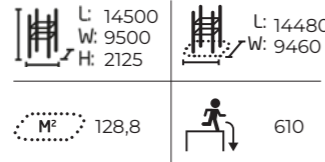

081520M Senior Park L

Products:
081402M, 081405M, 081410M, 081406M,
081415M, 081420M, 081425M, 081416M,
081430M, 081435M, 081438M, 081440M,
081445M, 081450M, 081400M, 081455M,
081475M