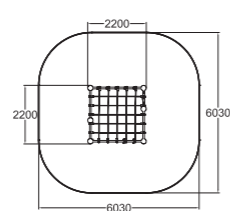

220464
Niobium

	17		2250
	4+		32,9