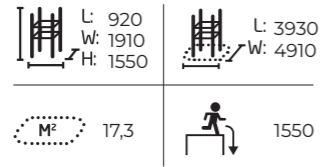

081735M
Base Double S1

081736M
Base Double S2

081731M
Base M

081737M
Base Double M

081732M
Base L

081738M
Base Double L

081780M Spot S1

Size: 7,0 x 7,9 m