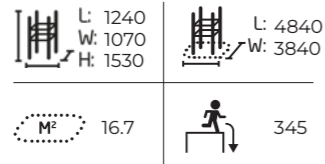

081001M Cross Trainer

Surface mounting.

081007M Dip Bar

Deep or surface mounting.

081002M Air Walker

Surface mounting.

081008M Core Twister

Surface mounting.