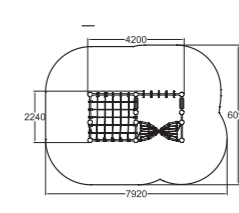

220466
Strontium

	32		2250
	3+		43,5