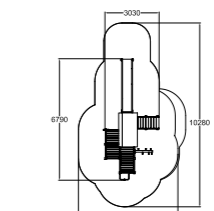

137740 Farm house

Ready-made colour combination, customisable with configuration.

9	1470
3+	38,2