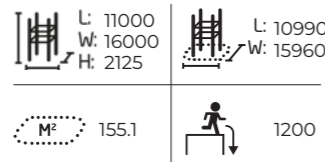

081530M Senior Park XL

Products:
081402M, 081405M, 081410M, 081406M,
081415M, 081420M, 081425M, 081416M,
081430M, 0814445M, 081435M, 081438M,
081440M, 081450M, 081455M, 081460M,
081465M, 081470M, 081400M, 081475M