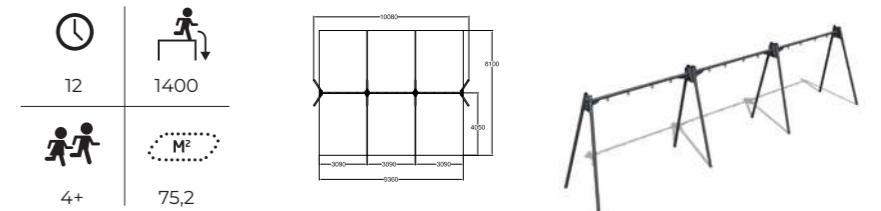

220070M Indium