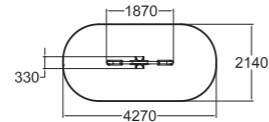

175571
Flora Grasshopper

3	590
2+	8,3

175551
Unicorn Stall