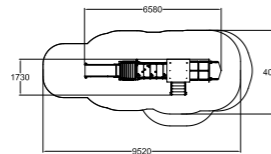

137935 Train

Inclusive. Ready-made colour combination, customisable with configuration.

23	1000
2+	32,2