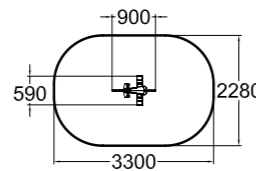

010504 Motorcycle

Deep mounting foundation 005049 or rubber base 706923 for surface mounting must be ordered separately.

1	600
2+	6,7