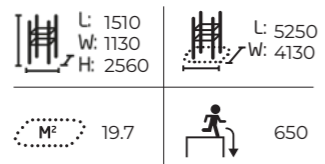

081005M Chest

Surface mounting.