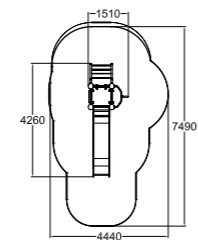

220305
Nitrogen

12	1470
3+	24,9