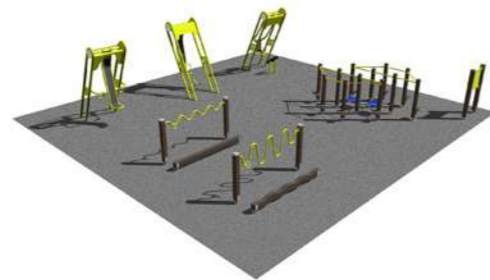

L05377 Senior Park, Strength and Balance

Products:
081005M, 081006M, 081011M,
120031M, 081475M, 081405M,
081400M, 081406M, 081402M