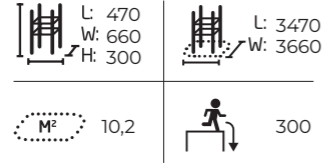

081712M
Rail Corner High

081713M
Rail Square