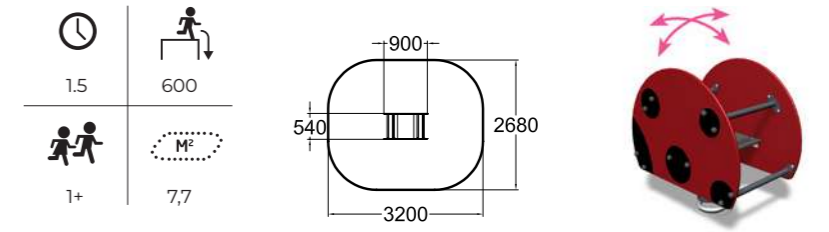

096325 Ladybird Swing

Includes a foundation base.