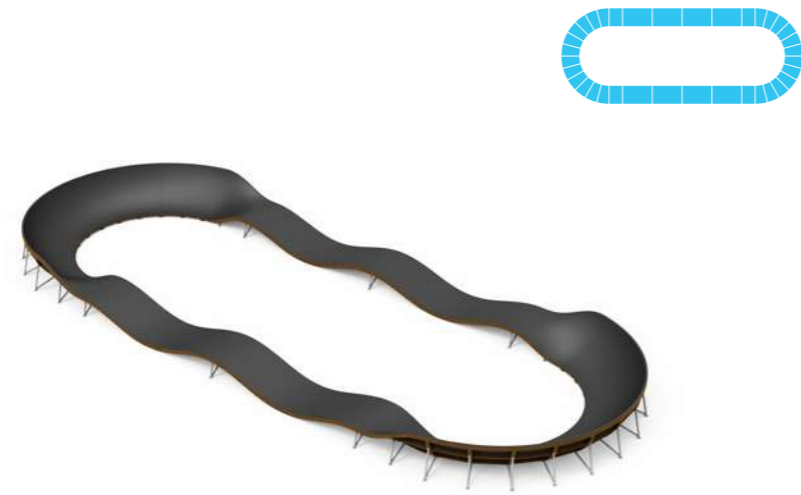

081621
Pumptrack S

	L: 16200 W: 6400 H: 980		L: 20200 W: 10400

Total length of track 36 m.