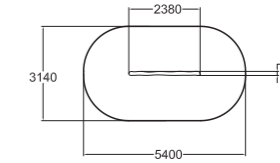

1	370
3+	15,1

175531
Troll Trapeze