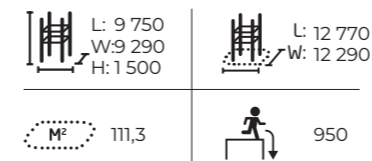

081791M TAG 2 – Over and Under

Size: 9,8 x 9,3 m

Products:
081702M, 081712M, 081720M, 081721M, 081722M, 081723M,
081730M, 081731M, 081735M, 910328.

TAG 2 is designed to comply with EN16899 standard.
Surface not included.