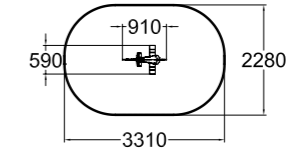

010511 Seahorse

Deep mounting foundation 005049 or rubber base 706923 for surface mounting must be ordered separately.

1	600
2+	6,6