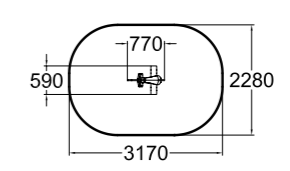

010512 Moose

Deep mounting foundation 005049 or rubber base 706923 for surface mounting must be ordered separately.

1	600
2+	6,4