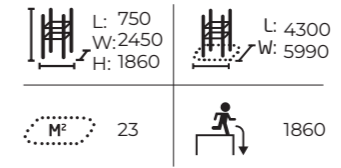

081730M
Base S

081731M
Base M

081732M
Base L