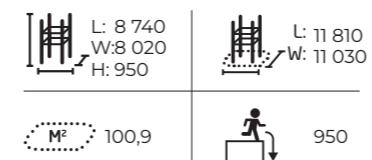

081792M TAG 3 – Low and Fast

Size: 8,7 x 8 m

Products:
081700M, 081701M, 021702M, 081703M, 081710M, 081712M,
081713M, 081720M.

TAG 3 is designed to comply with EN1176 standard.
Surface not included.