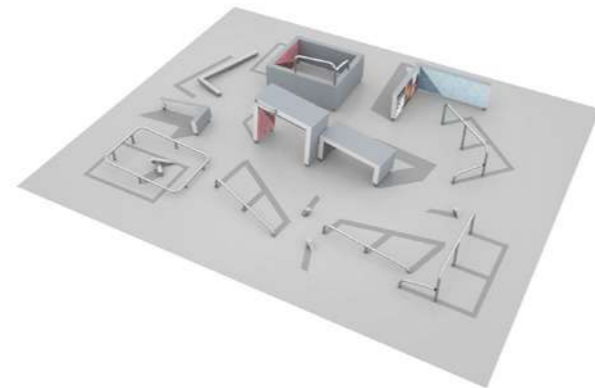

081781M Spot S2

Size: 7,0 x 9,2 m

Products:
Base Double S2 (081736M), Vault Square U
(081728M), Vault L (081722M), Vault S (081720M),
2 x Rail Corner High /081712M), Rail Square
(081713M), 2 x Rail Line (081710M), 3 x Dex Step
(081700M), Dex Beam (081703M), Dex Landing
(081701M).

See lappset.com for detailed product information.