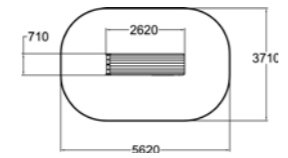

MP0204
Moomin Log Tunnel

	4		750
	1+		18,9

With surface mounting MP0204B.