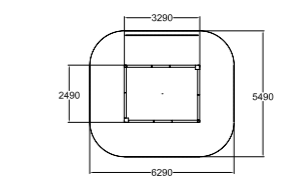

137404M Sandbox

2	310
1+	0