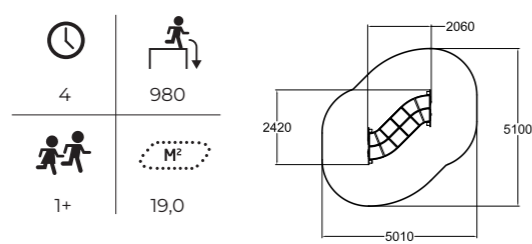

104625M ☀️ Long Tube Tunnel

Available in Finno colours.