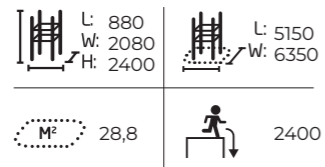

081735M
Base Double S1

081736M
Base Double S2

081731M
Base M

081737M
Base Double M

081732M
Base L

081738M
Base Double L

081780M Spot S1

Size: 7,0 x 7,9 m