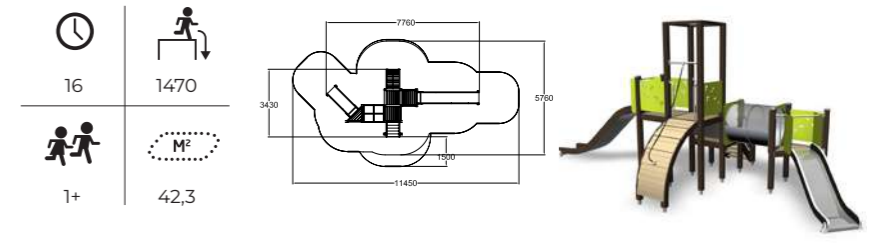

137031M
Activity Tower