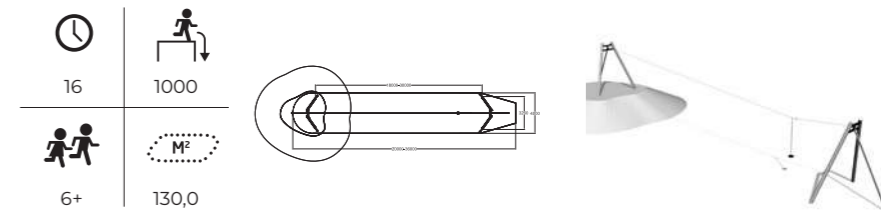

220005 Tantalum

Seats included.

220082 Mercury Metal Aerial Runway

Deep mounting. Seat included.

220085 NEW Skyway Double Zipline

220520 Spider Cage S

PLAY

Cloxx Parkour