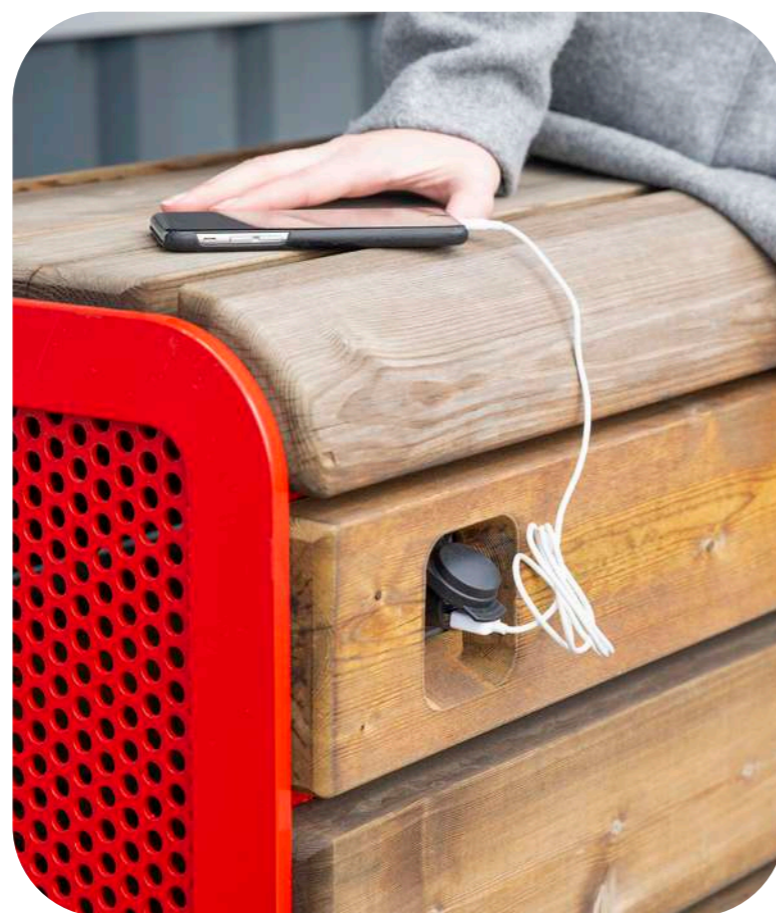

RF3230M
Small pallet

Hot oil preserved
L x W x H: 1230 mm x 570 mm x 465 mm

USB socket available
for Chillout stands and
sofas. Read more at
lappset.com!

- 1 RF3210M Sofa
- 2 RF3200M Pallet
- 3 RF3220M Stand
- 4 RF3230M Small Pallet