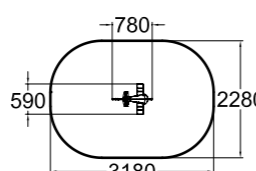

010505 Whale

Deep mounting foundation 005049 or rubber base 706923 for surface mounting must be ordered separately.

1	600
2+	6,4