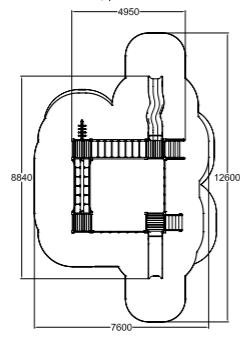

175055
Motoric Track

24	1900
1+	66,0