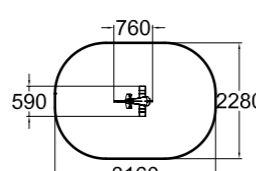

010506 Mouse

Deep mounting foundation 005049 or rubber base 706923 for surface mounting must be ordered separately.

1	600
2+	6,3