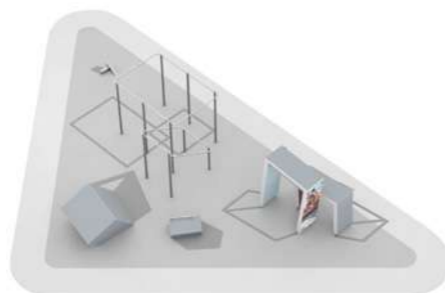

081765M Module 6: Hanging & Cat Leap

Size: 9,1 x 2,7 m

Products:
Dex Landing (081701M), Dex Box (081702M), Block M 081741M, Cage S (081750M), Base Double M (081737M).

See lappset.com for detailed product information.