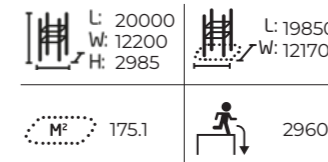

081305M Fitness Track M

Without free weights.
Products: 081290M, 081200M, 081201M, 081250M, 081282M, 081235M, 081245M, 081280M, 081236M, 081230M, 081225M