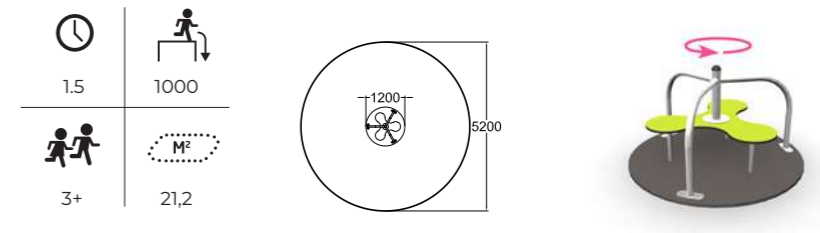

137003M Iodine

Includes a foundation base.