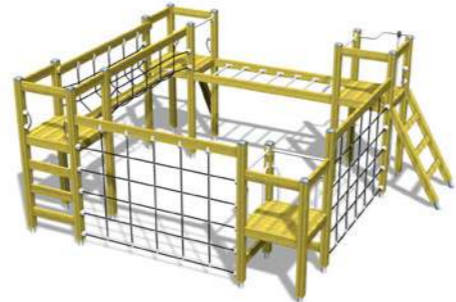

175046
Motoric Track

15	1900
3+	51,5