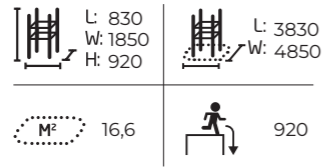

081730M
Base S