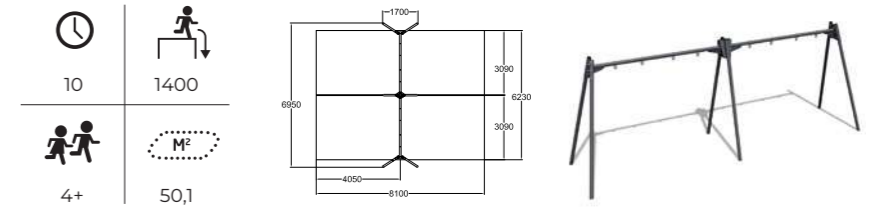

220069M Europium