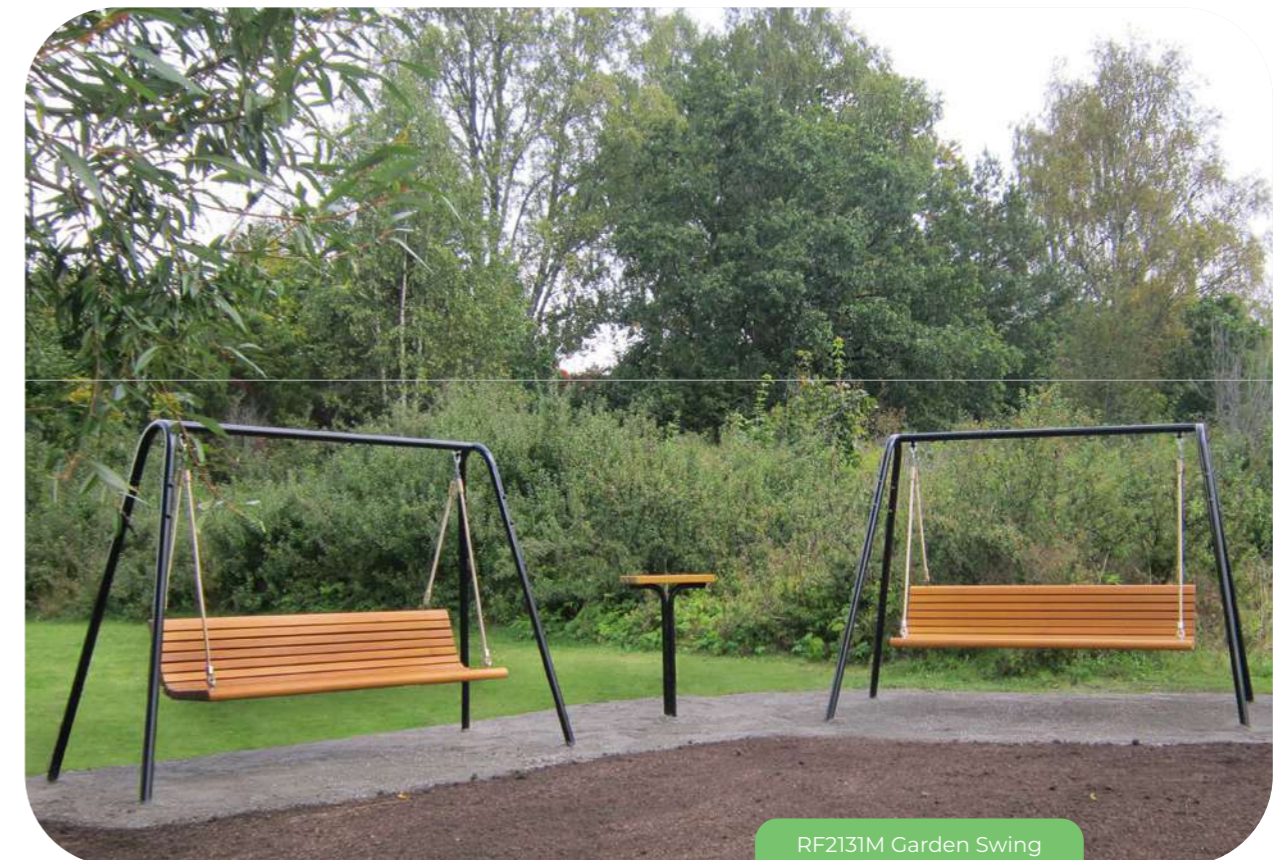

RF2202M
Sofa

L x W x H: 1750 mm x 590 mm x 840 mm
Seat height 520 mm.
Stackable. Pine.

The chain restricts the movement of the swing.

RF2131M Garden Swing

Park Place, House and Finno

Design:
Lappset Design