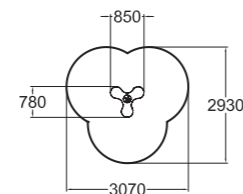

220013M Rhodium

Includes a foundation base.
High pressure laminate colour:
RAL 7024, RAL 3020

1	600
2+	6,7