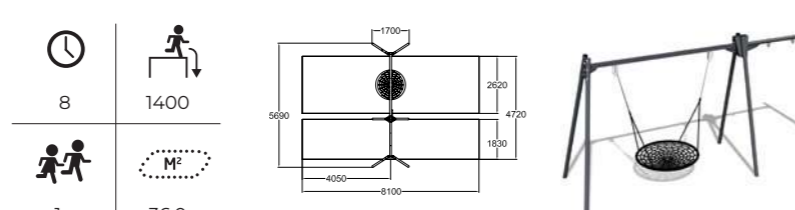

220067M Cerium