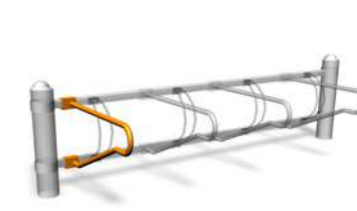

RF9065M
Frame Mount for Ströget
Bicycle Rack
L x W x H: 110 mm x 870 mm x 600 mm
Mounting on existing Ströget bicycle rack.