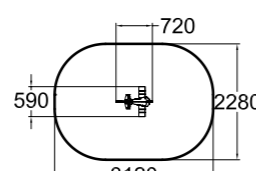

010508 Giraffe

Deep mounting foundation 005049 or rubber base 706923 for surface mounting must be ordered separately.

1	600
2+	6,3