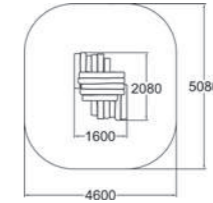

1	580
1+	0

175524 Castle Maximus