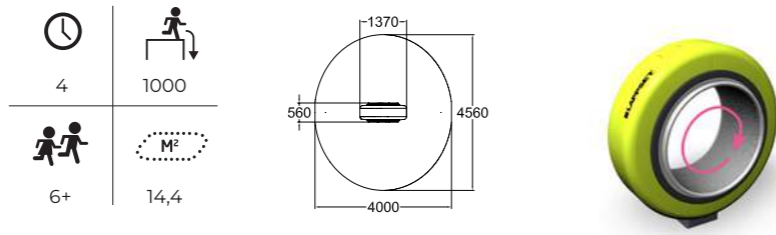

200020 Spinning Machine

Surface mounting.