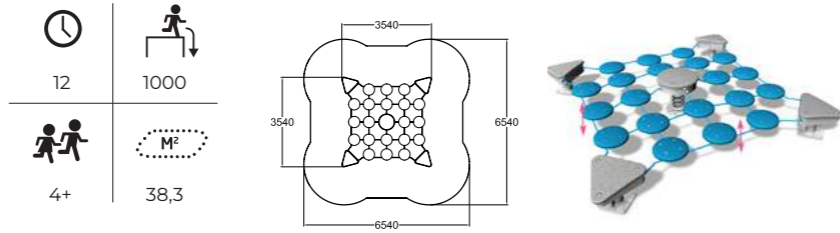

200010 Surfy

Includes a foundation base.

1 200020 Spinning Machine