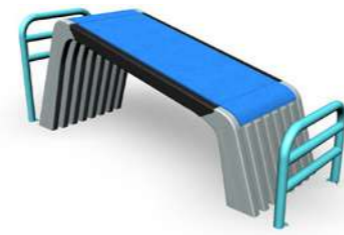

081210M
Back'n Abs

	L: 1865 W: 560 H: 685		L: 3970 W: 3560
	M² 12.2		685