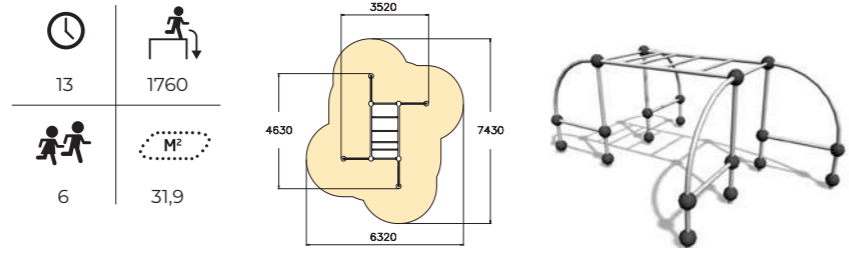

220594 Parkour M

Size: 17 x 14 m

Products:
220531, 220548, 220501,
220502, 220540,
220539, 220513, 220523,
220590, 220505,
EU0600B x 2

220513 Gibbonswing L

220510
Gibbonswing S

220511
Gibbonswing M

220517
Spider Cage XS