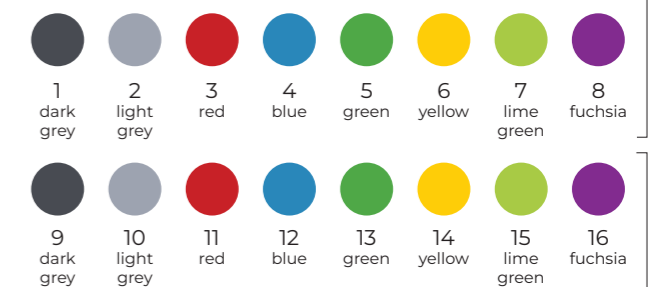

137105M
Choices A2-B1-C1-D7-E1-F7-G10-H1-I1

Metal parts are light grey (RAL9022) in all products. The floors of tower products are pressure impregnates.

A) Top options

E) Effect beams

B) Ropes

F) Walls and HPL elements