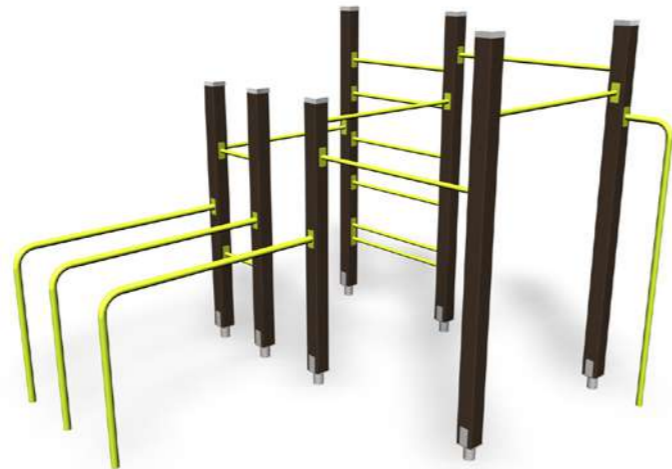

081655M
Street Workout M

	L: 3220 W: 3070 H: 2640		L: 5650 W: 6520

	36		2340