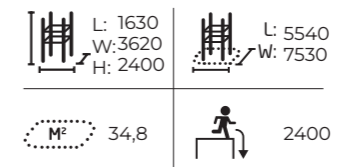

081735M
Base Double S1

081736M
Base Double S2

081731M
Base M

081737M
Base Double M

081732M
Base L

081738M
Base Double L

081780M Spot S1

Size: 7,0 x 7,9 m