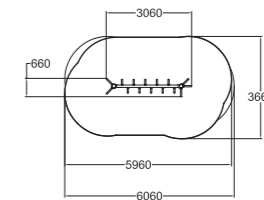

6	1400
4+	25,5

175591
Giant's Comb

2	900
5+	18,4

175576 Flora Bird's Nest Swing

Deep mounting without concreting can be done with foundation plates. Seat included.

6	1400
1+	21,1

175530
Troll's Balance Beam