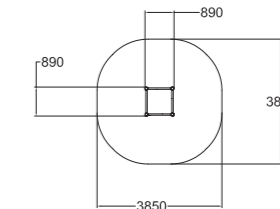

175571
Flora Grasshopper

3	590
2+	8,3

175551
Unicorn Stall

4	600
5+	18,0

175575
Forest Elf's Swing

Deep mounting without concreting can be done with foundation plates. Plates and seats (000216/000218/000104/000221/000211) must be ordered separately.

6	1400
4+	25,5

175591
Giant's Comb

2	900
5+	18,4

175576 Flora Bird's Nest Swing

Deep mounting without concreting can be done with foundation plates. Seat included.

6	1400
1+	21,1

175530
Troll's Balance Beam

1	370
3+	15,1

175531
Troll Trapeze

4	2380
6+	23,7

175535
Goblin's Track

4	490
3+	0

175532
Rolling Logs

2	270
3+	0

175536
Lumberjack's Bridge

2	350
3+	0

175533
Wobbling Logs

2	380
3+	0

175589
Flora Plant Box

1	260
1+	0