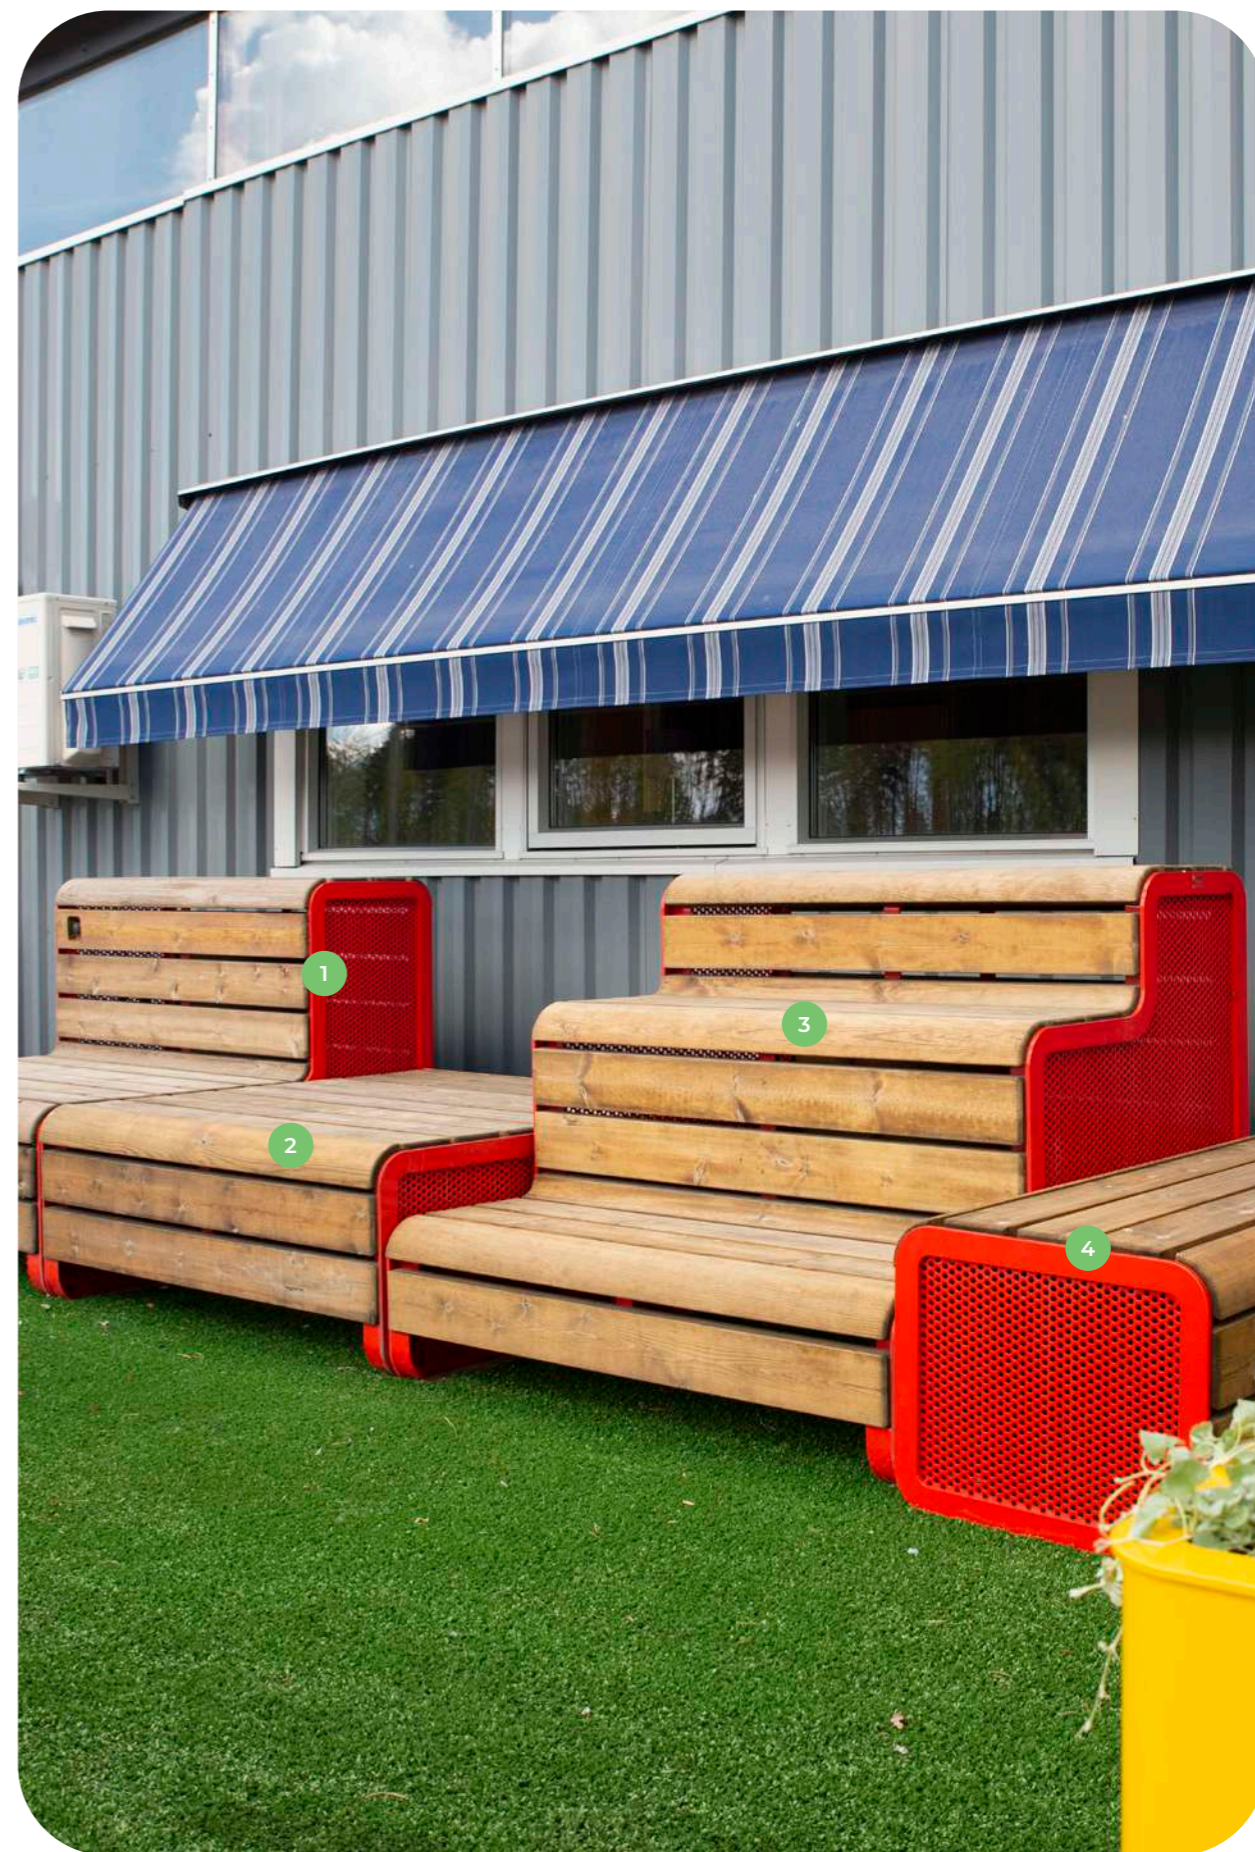

RF3230M
Small pallet

Hot oil preserved
L x W x H: 1230 mm x 570 mm x 465 mm

USB socket available
for Chillout stands and
sofas. Read more at
lappset.com!

- 1 RF3210M Sofa
- 2 RF3200M Pallet
- 3 RF3220M Stand
- 4 RF3230M Small Pallet