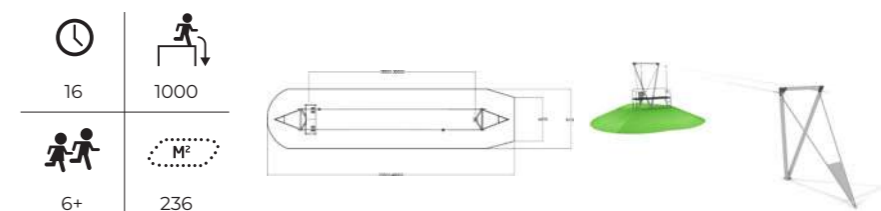

220005 Tantalum

Seats included.

220082 Mercury Metal Aerial Runway

Deep mounting. Seat included.

220085 NEW Skyway Double Zipline

220520 Spider Cage S

PLAY

Cloxx Parkour