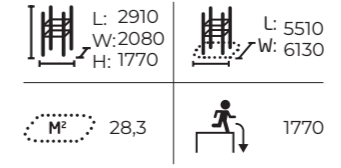

081735M
Base Double S1

081736M
Base Double S2

081731M
Base M

081737M
Base Double M

081732M
Base L

081738M
Base Double L

081780M Spot S1

Size: 7,0 x 7,9 m