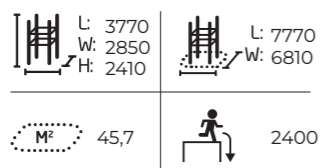

081751M
Cage M