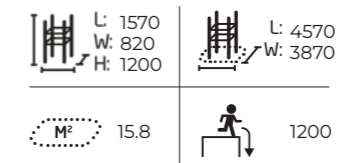

081007M Dip Bar

Deep or surface mounting.