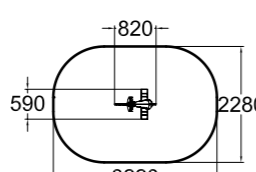

010507 Rhino

Deep mounting foundation 005049 or rubber base 706923 for surface mounting must be ordered separately.

1	600
2+	6,5