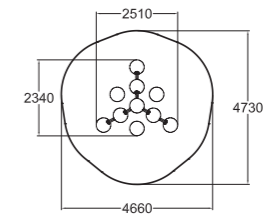

160005 Pyramid Climber

220505 Pyramid Climber yellow/black.

11	1510
4+	17,1