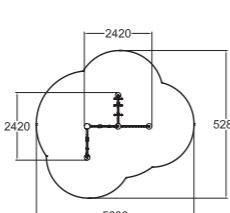

220090M
Platinum

	8		2060
	3+		20,8