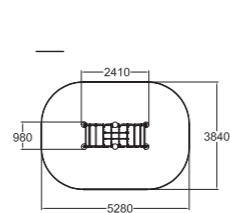

220080M
Cadmium

	2		1280
	3+		18,3