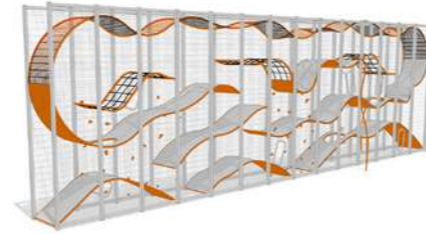

128	 2800
 5+	 92,5

400113G
Wall-Holla 13
with a Goal