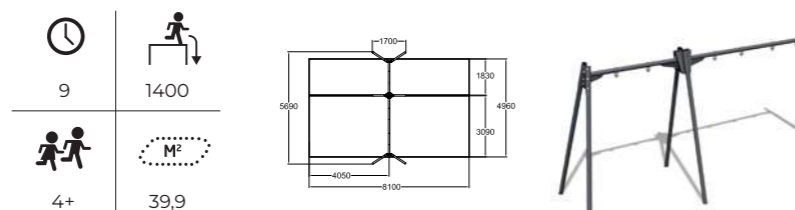

220064M Bohrium