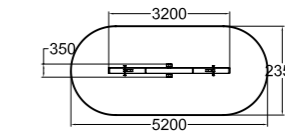

175070
Seesaw

Includes a foundation base.

3	1200
3+	11,0