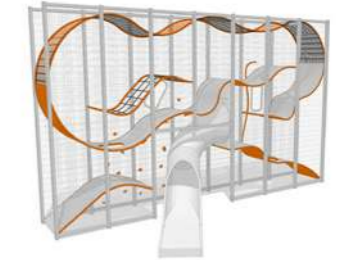

400107
Wall-Holla 7