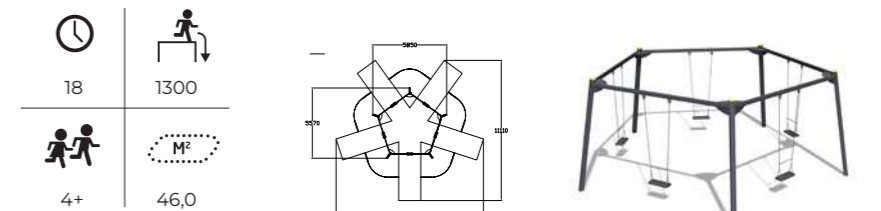

220005 Tantalum

Seats included.

220082 Mercury Metal Aerial Runway

Deep mounting. Seat included.

220085 NEW Skyway Double Zipline

220520 Spider Cage S

PLAY

Cloxx Parkour