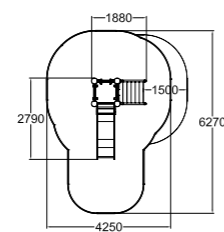

220300
Nickel

10	1000
1+	20,0