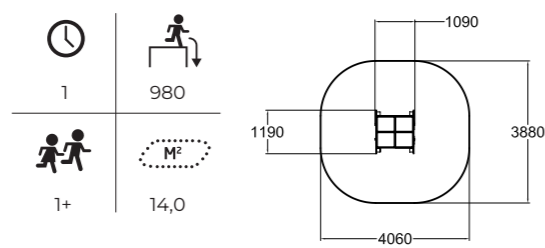

104620M ☀️ Tube Tunnel

Available in Finno colours.