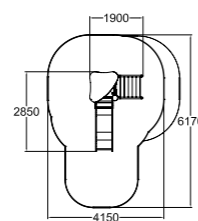

220304
Argon

12	1000
1+	19,5