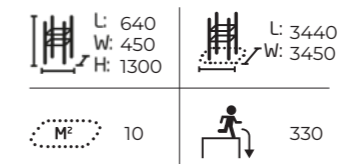

081009M Squat Spring

Surface mounting.