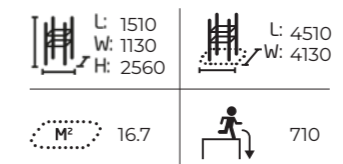

081011M Leg Press

Surface mounting.