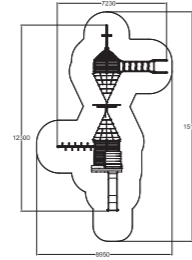

175521 Ship Millicent

36	2330
4+	68

175522 Ship Gloria