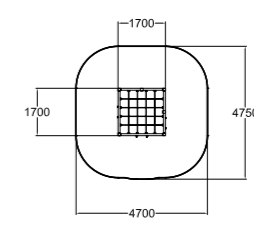

104072M Climbing Frame

Ready-made colour combination,
customisable with configuration.

9	1470
3+	20,0