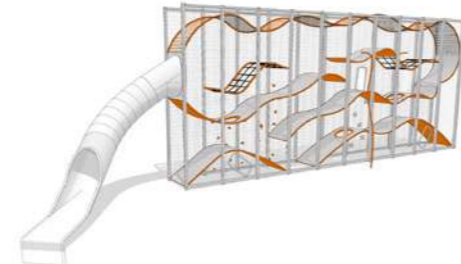

96	 2470
 5+	 82,4

400110IS
Wall-Holla 10
with Internal Slide

 96	 2470
 5+	 80,2