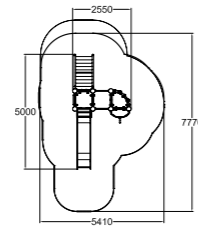

220340
Osmium

24	1470
2+	30,2