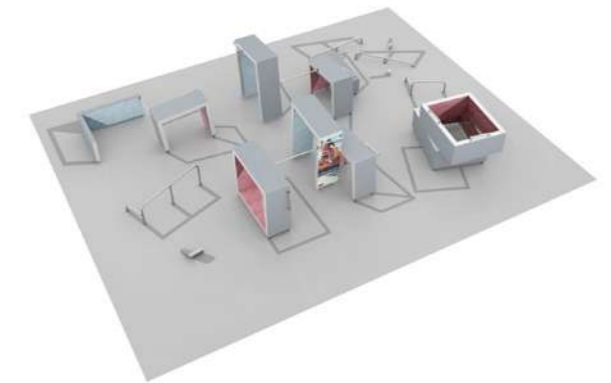

081784M Spot M1

Size: 8,5 x 11,9 m

Products:
Base Double M (081737M), Base L (081732M),
Base Frame (081733M), Base Double S1 (081735M),
Base M (081731M), Base Pile (081734M), Vault
L (081722M), Rail Corner High (081712M), Rail
Corner Low (081711M), 2 x Rail Line (081710M), Dex
Landing (081701M), 2 x Dex Step (081700M), 3 x
Additional Bar Element (910328).

See lappset.com for detailed product information.