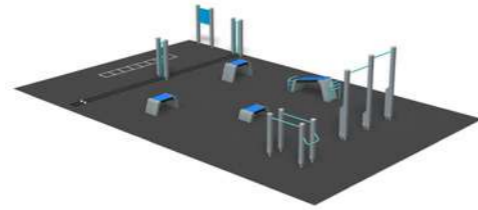

081321M Fitness Park S

Without free weights. Size: 13,5 m x 8,5 m.
Products: 081255M, 081220M, 081265M, 081200M, 081201M, 081202M, 081210M, 081290M