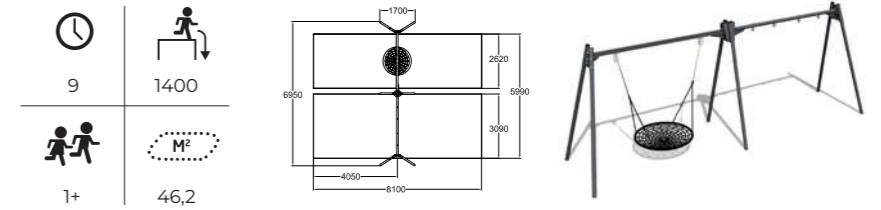

220068M Erbium