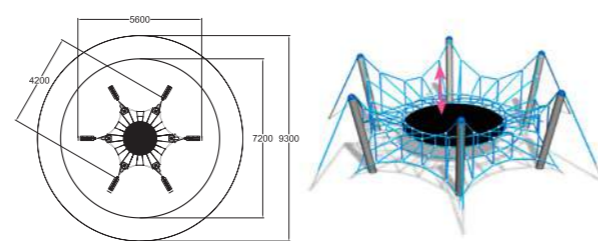

Apollo

200230 Blue
220230 Yellow

24	2810
5+	41,9

Deep mounting.

Spider M

200220 Blue
220220 Yellow

34	1200
2+	40,7

Deep mounting.