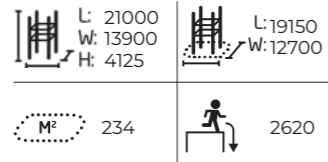

081325M Fitness Park M

Products: 081290M x 2, 081200M, 081201M, 081202M, 081255M, 081210M, 081220M, 081265M, 081205M, 081206M, 081207M, 081275M, 081230M, 081236M, 081240M, 081250M.