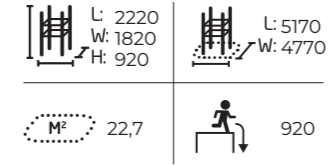

081724M
Vault Square

081728M
Vault Square U