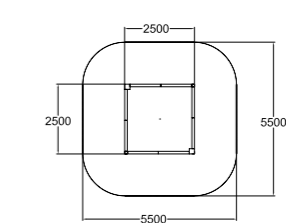

10	1000
1+	20,7

137407M Play Yard

6	310
1+	0

104512M Sofia

Ready-made colour combination,
customisable with configuration.

5	570
1+	0

137400M Sandbox

2	310
1+	0