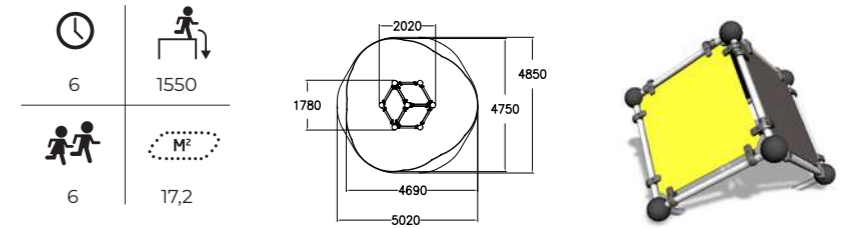

220513 Gibbonswing L