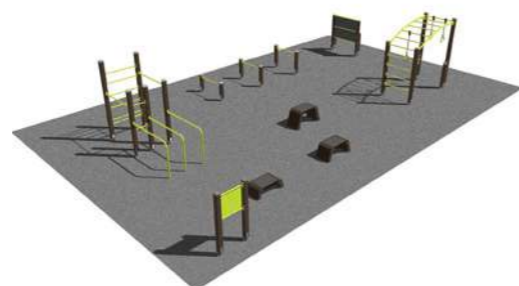

Products:
081650M, 081250M, 081236M,
081230M, 081200M, 081201M,
081202M, 081290M

081250M Jumper

081655M Street Workout M

SPORT

Street Workout

– bodyweight training and impressive strength

The Street Workout equipment enables effective and versatile bodyweight training. A compact training area can be adapted to even a small space because, for example, dip bars, chinning bars, and pull-up bars are integrated into a single unit.