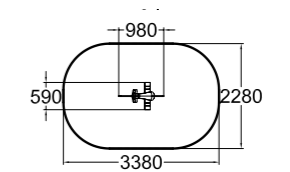

010516 Pig

Deep mounting foundation 005049 or rubber base 706923 for surface mounting must be ordered separately.

1	600
2+	6,9