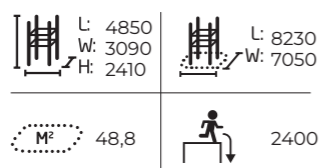

081750M
Cage S

081751M
Cage M