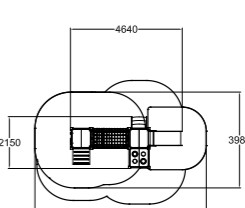

Ready-made colour combination, customisable with configuration.

104315M
Tino

	10		1000
	1+		22,0