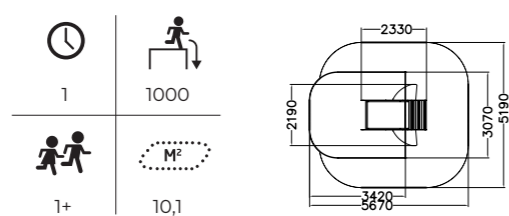

104625M ☀️ Long Tube Tunnel

Available in Finno colours.

M96371 ☀️ Ladybird Playhouse

M96254 ☀️ Airplane

Pyramid Net S

200201 Blue
220201 Yellow

28	510
6+	41,7

Deep mounting.