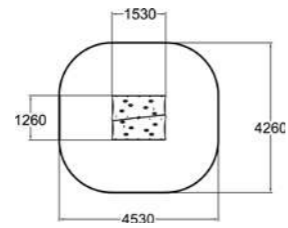

1	1000
2+	15

With surface mounting MP0202B

Moomin Flower

MP0301 Blue
MP0302 Red
MP0303 Yellow

1	210
1+	0

MP0201 Moominhouse

MP0203
Snufkin's Tent

	2		1470
	1+		17,4