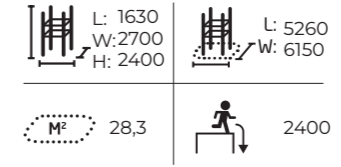

081735M
Base Double S1

081736M
Base Double S2

081731M
Base M

081737M
Base Double M

081732M
Base L

081738M
Base Double L

081780M Spot S1

Size: 7,0 x 7,9 m