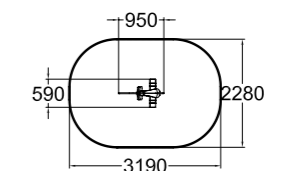

010514 Fish

Deep mounting foundation 005049 or rubber base 706923 for surface mounting must be ordered separately.

1	600
2+	6,8