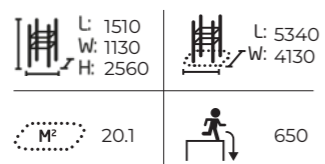

081006M Back

Surface mounting.