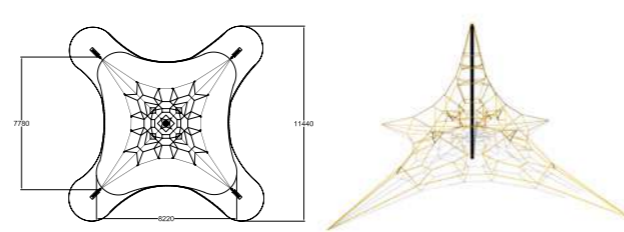

Pyramid Net M

200202 Blue
220202 Yellow

28	700
6+	59,5