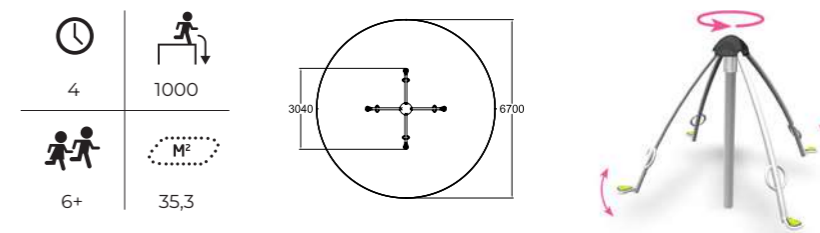

137042M Xspeed

Includes a foundation base.