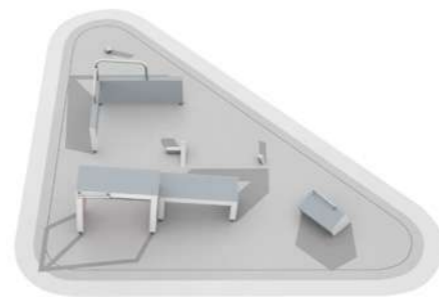

081764M Module 5: Underbar & Precision

Size: 6,4 x 6,5 m

Products:
2 x Dex Step (081700M), Dex Landing (081701M), Dex Box (081702M), Vault LXU 081727M, Base Double S2 (081736M).

See lappset.com for detailed product information.