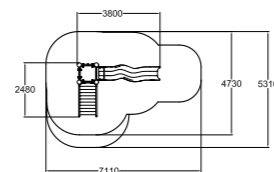

1 137302M Motoric Track

2 220005 Tantalum

220061M Thulium

Deep mounting without concreting can be done with foundation plates. Plates and seats (000216/000218/000104) must be ordered separately. RAL7024, RAL9023, hot-dip galvanized.