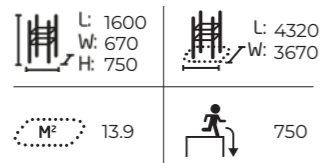

081004M Sit-up

Surface mounting.