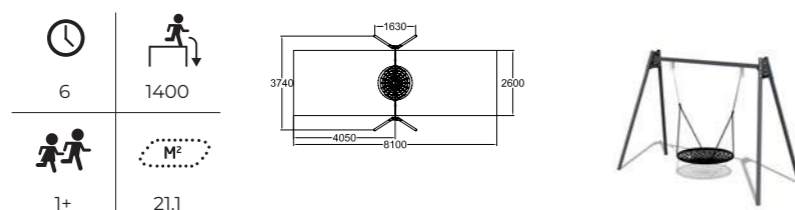

220066M Thallium