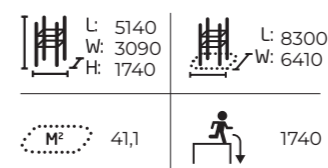

081750M
Cage S

081751M
Cage M