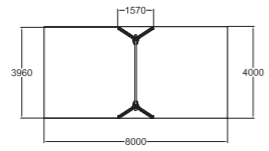

6	1400
4+	25,5

175591
Giant's Comb

2	900
5+	18,4

175576 Flora Bird's Nest Swing

Deep mounting without concreting can be done with foundation plates. Seat included.

6	1400
1+	21,1

175530
Troll's Balance Beam