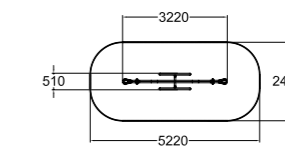

220050
Seesaw

Includes a foundation base.

3	1100
3+	11,8