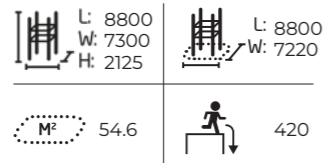

1 081402M Snake Bar

2 081455M Hand Roll

Senior Sport equipment is inclusive.

081500M Senior Park S

Products:
081400M, 081405M,
081410M, 081415M, 081420M,
081425M, 081475M

081510M Senior Park M

Products:
081402M, 081405M, 081410M,
081415M, 081420M, 081425M, 081416M,
081430M, 081435M, 081475M