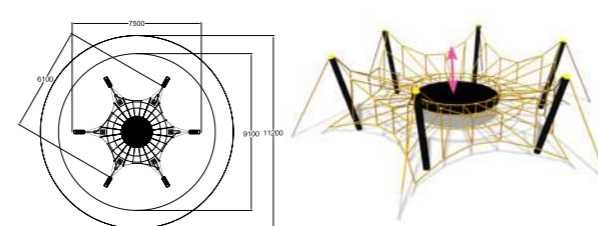

Spider L

200225 Blue
220225 Yellow

34	1500
2+	65,0

Deep mounting.