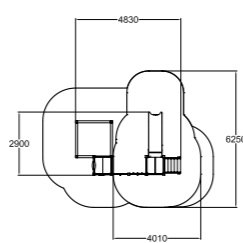

104510M Lisa

Ready-made colour combination,
customisable with configuration.

10	1000
1+	20,7