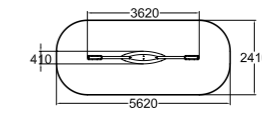

137237M
Seesaw

Includes a foundation base.
Available in Finno colours.

3	840
6	12,7