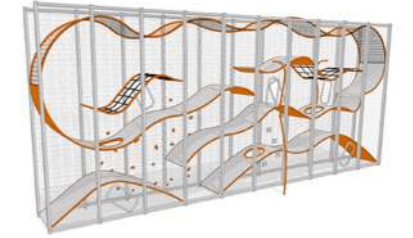

96	 2470
 5+	 72,0

400107ES
Wall-Holla 7
with External Slide