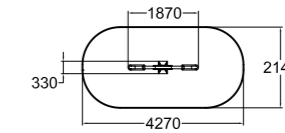

137303M
Grasshopper

Includes a foundation base.
Available in Finno colours.

3	590
2+	8,3