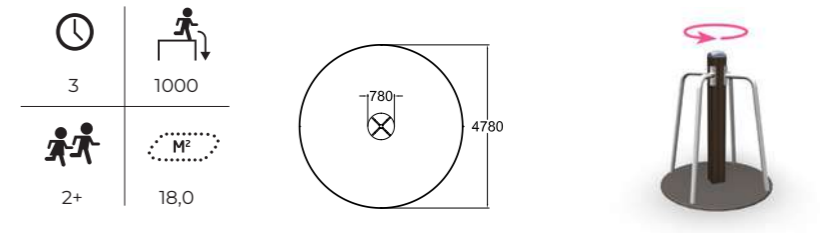

137033M Carousel

Includes a foundation base.