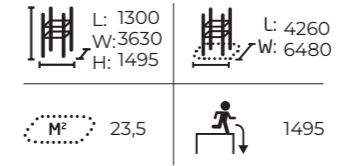

081735M
Base Double S1

081736M
Base Double S2

081731M
Base M

081737M
Base Double M

081732M
Base L

081738M
Base Double L

081780M Spot S1

Size: 7,0 x 7,9 m