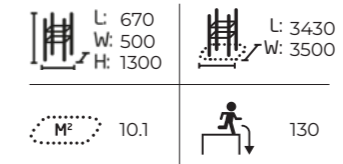

081001M Cross Trainer

Surface mounting.

081007M Dip Bar

Deep or surface mounting.

081002M Air Walker

Surface mounting.

081008M Core Twister

Surface mounting.