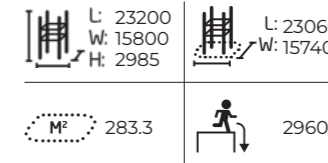

081310M Fitness Track L

Without free weights.
Products: 081290M, 081200M, 081201M, 081250M, 081282M, 081235M, 081245M, 081280M, 081236M, 081230M, 081225M