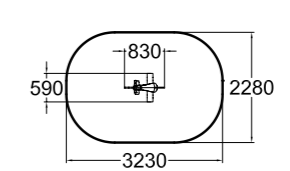

010513 Snailien

Deep mounting foundation 005049 or rubber base 706923 for surface mounting must be ordered separately.

1	600
2+	6,5