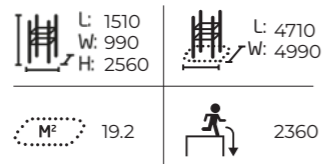

081003M Pull-up

Deep or surface mounting.