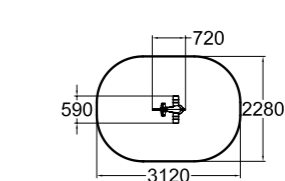

010502
Dog

Deep mounting foundation 005049 or
rubber base 706923 for surface mounting
must be ordered separately.

1	600
2+	6,3