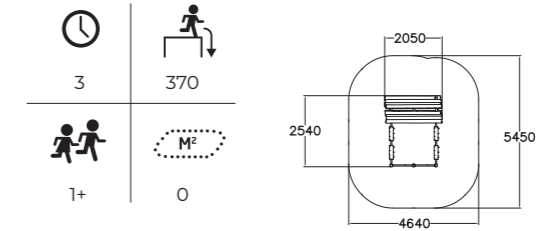

175570
Fairy's Carousel