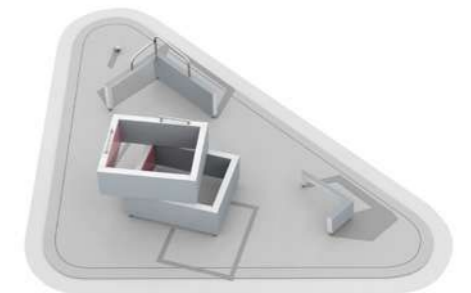

081763M Module 4: Cat Leap & Underbar

Size: 5,9 x 6,4 m

Products:
Dex Step (081700M), Vault M (081721M), Vault LXU (081727M), Base Pile (081734M).

See lappset.com for detailed product information.