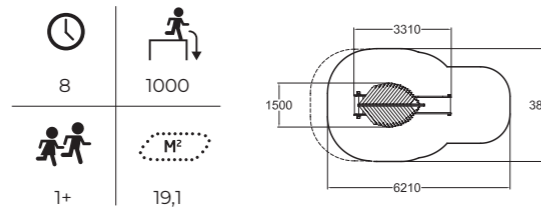

175585
Hide and Slide