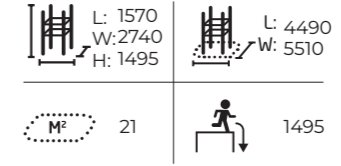

081735M
Base Double S1

081736M
Base Double S2

081731M
Base M

081737M
Base Double M

081732M
Base L

081738M
Base Double L

081780M Spot S1

Size: 7,0 x 7,9 m