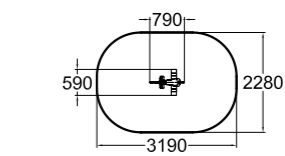

010501
Horse

Deep mounting foundation
005049 or rubber base 706923 for
surface mounting must be ordered
separately.

1	600
2+	6,4