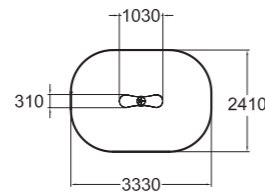

220012M Carbon

Includes a foundation base.
High pressure laminate colour:
RAL 7024, RAL 3020

1	600
2+	7,2