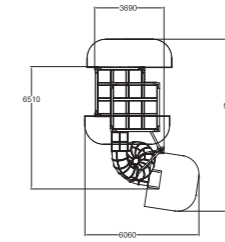

The design of the Halo range was awarded with the German Design Award in 2016.

239010M
Halo
Diamond 1

	28		1000
	3+		7,4

239020M
Halo
Diamond 2

	54		1950
	3+		16,6

239023M
Halo Cubic

	44		1000
	6+		7,4

239040M
Halo Cubic