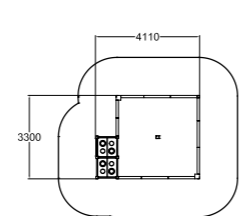

10	1000
1+	20,7

137407M Play Yard

6	310
1+	0

104512M Sofia

Ready-made colour combination,
customisable with configuration.

5	570
1+	0

137400M Sandbox

2	310
1+	0