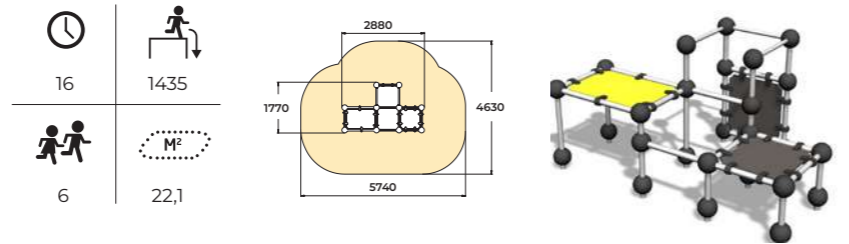

220594 Parkour M

Size: 17 x 14 m

Products:
220531, 220548, 220501,
220502, 220540,
220539, 220513, 220523,
220590, 220505,
EU0600B x 2

220513 Gibbonswing L

220510
Gibbonswing S

220511
Gibbonswing M

220517
Spider Cage XS