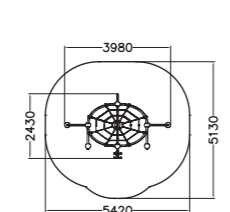

220131
Oxygen Mini

	6		2100
	3+		23,0