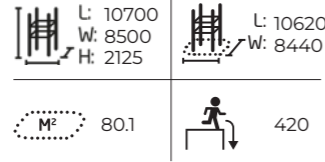

1 081402M Snake Bar

2 081455M Hand Roll

Senior Sport equipment is inclusive.

081500M Senior Park S

Products:
081400M, 081405M,
081410M, 081415M, 081420M,
081425M, 081475M

081510M Senior Park M

Products:
081402M, 081405M, 081410M,
081415M, 081420M, 081425M, 081416M,
081430M, 081435M, 081475M