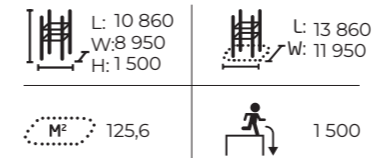

081790M TAG 1 – High and Low

Size: 10,9 x 9 m

Products:
081702M, 081712M, 081720M, 081721M, 081723M, 081730M,
081731M, 081736M, 910328.

TAG 1 is designed to comply with EN16899 standard.
Surface not included.