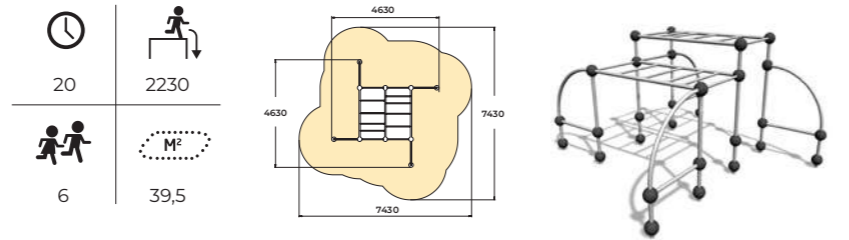

220594 Parkour M

Size: 17 x 14 m

Products:
220531, 220548, 220501,
220502, 220540,
220539, 220513, 220523,
220590, 220505,
EU0600B x 2

220513 Gibbonswing L

220510
Gibbonswing S

220511
Gibbonswing M

220517
Spider Cage XS