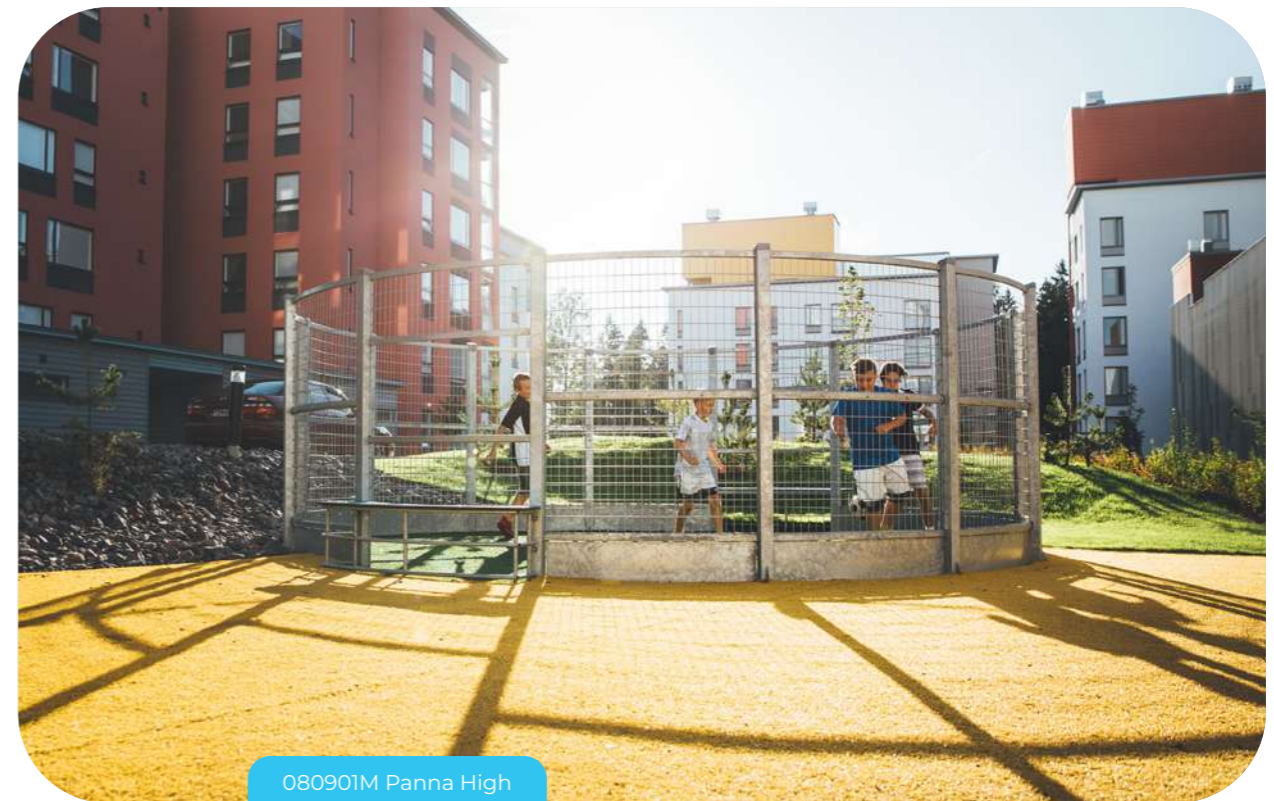

080840M
Ace Ball Point

L: 7400
W: 1200
H: 3000

8 colour options for laminate walls: Blue RAL 640-2, Dark grey RAL 7024, Fuchsia RAL 4006, Green RAL 6018, Light grey RAL 7040, Lime green RAL 250-3, Red RAL 3020, Yellow RAL 1003

080842M
Ace Arena 13x26

L: 28360
W: 13550
H: 3000

8 colour options for laminate walls: Blue RAL 640-2, Dark grey RAL 7024, Fuchsia RAL 4006, Green RAL 6018, Light grey RAL 7040, Lime green RAL 250-3, Red RAL 3020, Yellow RAL 1003

080843M
Ace Arena 15x30

L: 32360
W: 15550
H: 3000

8 colour options for laminate walls: Blue RAL 640-2, Dark grey RAL 7024, Fuchsia RAL 4006, Green RAL 6018, Light grey RAL 7040, Lime green RAL 250-3, Red RAL 3020, Yellow RAL 1003

080851
Metal Arena

L: 22400
W: 13120
H: 3130

Deep mounting.

080901M
Panna High

L: 6190
W: 6190
H: 2050

Accessory: 702623 Installation stones.
7 colour options for metal posts: Blue RAL 640-2, Fuchsia RAL 4006, Green RAL 6018, Light grey RAL 7040, Lime green RAL 250-3, Red RAL 3020, Yellow RAL 1003

080902M
Panna Low

L: 6190
W: 6190
H: 1200

Accessory: 702623 Installation stones.
7 colour options for metal posts: Blue RAL 640-2, Fuchsia RAL 4006, Green RAL 6018, Light grey RAL 7040, Lime green RAL 250-3, Red RAL 3020, Yellow RAL 1003

080905M
Panna Arena

L: 12320
W: 6190
H: 2050

7 colour options for metal posts: Blue RAL 640-2, Fuchsia RAL 4006, Green RAL 6018, Light grey RAL 7040, Lime green RAL 250-3, Red RAL 3020, Yellow RAL 1003

080901M Panna High

Check out the accessories and read more about the products: lappset.com

Colour options for arenas: