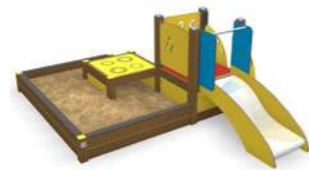

104500M Rosa

Ready-made colour combination,
customisable with configuration.

8	1000
1+	5,9