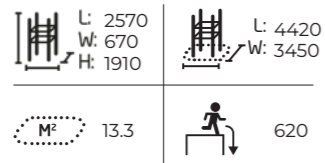

081001M Cross Trainer

Surface mounting.