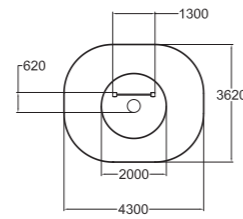

220039 Shaky Step

Deep mounting foundation 705101 or rubber base 706923 for surface mounting must be ordered separately.

1	600
4+	0