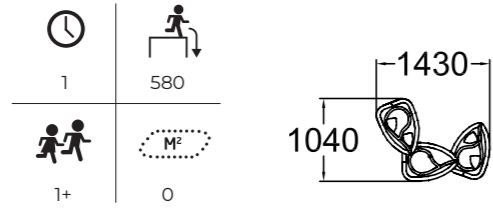

1	550
2+	0

104610M Flower Table

High pressure laminate colour:
RAL 7024, RAL 7040, RAL 3020,
RAL 640-2, RAL 6018, RAL 1003,
RAL 250-3, RAL 4006.

M96009 ☀️ Castle

104333M Ella

104620M ☀️ Tube Tunnel

Available in Finno colours.