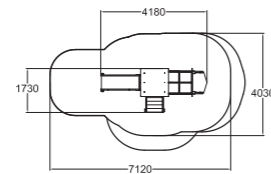

137930 Locomotive

Inclusive. Ready-made colour combination, customisable with configuration.

15.5	1000
2+	23,1