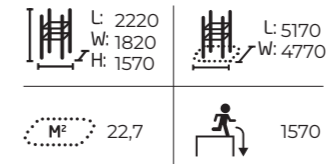

081728M
Vault Square U