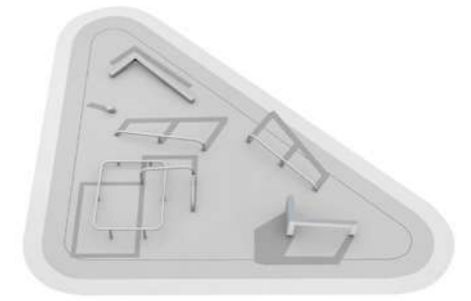

081761M Module 2: Balance & Foot Placement

Size: 5,9 x 5,9 m

Products:
Dex Step (081700M), Dex Beam (081703M), 2 x Rail Line (081710M), Rail Square (081713M), Rail Corner Low (081711M), Vault M (081721M).

See lappset.com for detailed product information.