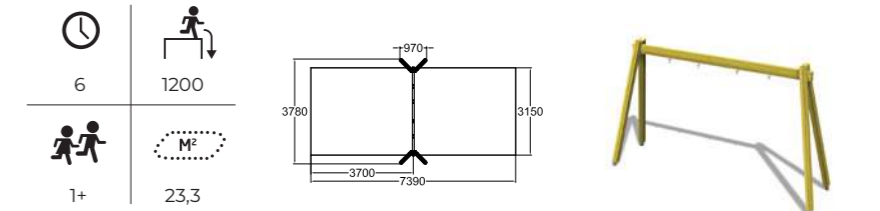

175075
Swing Frame

Order seats separately (000216/
000218/000104/000221/000211).