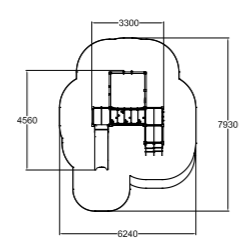

104325M Lucas

Possibility to add two roofs.
Ready-made colour combination,
customisable with configuration.

12	1000
3+	37,9