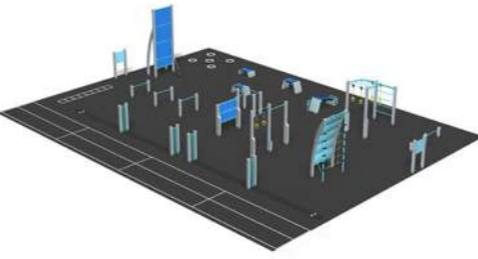

081331M Fitness Park L

Without free weights. Size: 15,5 m x 20 m
Products: 081255M, 081240M, 081230M, 081235M, 081200M, 081201M, 081202M, 081245M, 081225M, 081236M, 081250M, 081220M, 081210M, 081290M

1 081220M Dip   2 081210M Back'n Abs   3 081235M Rope Wall