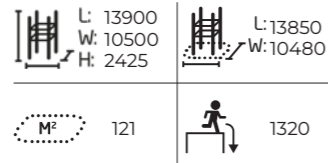

081320M Fitness Park S

Products: 081205M, 081206M, 081255M, 081220M, 081265M, 081200M, 081201M, 081202M, 081210M, 081290M.