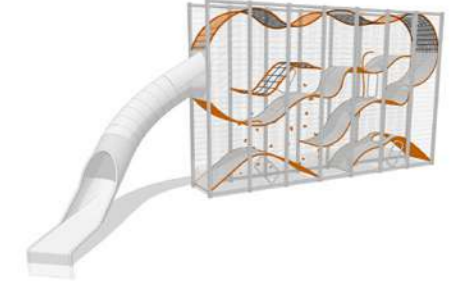

72	 2470
 5+	 62,8

400107IS
Wall-Holla 7
with Internal Slide

 72	 2470
 5+	 60,1