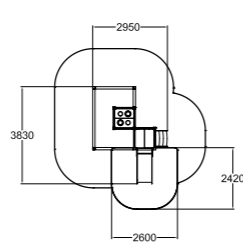

104500M Rosa

Ready-made colour combination,
customisable with configuration.

8	1000
1+	5,9