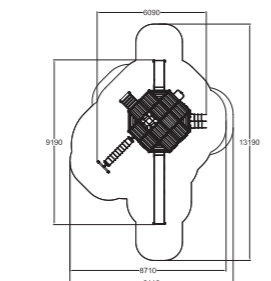

137730 Castle

Ready-made colour combination, customisable with configuration.

30	3000
3+	66,7

1 137930 Locomotive 2 010502 Dog