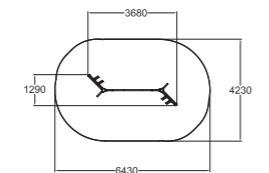

4	2380
6+	23,7

175535
Goblin's Track