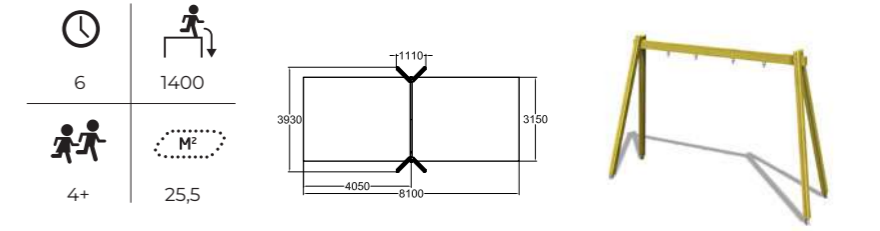

175022
Balancing Beam

175020
Zig-Zag Track

175019
Crawler

175076
Swing Frame

Order seats separately (000216/
000218/000104/000221/000211).

175074
Swing Frame

Order seats separately (000216/
000218/000104/000221/000211).