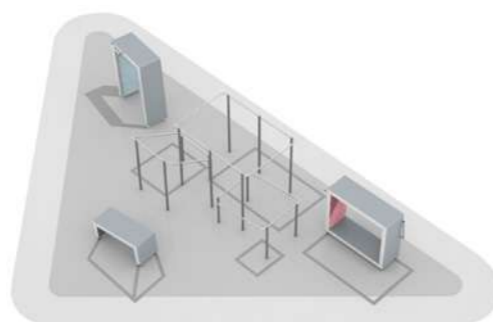

081767M Module 8: Hanging & Wall Run

Size: 8,0 x 8,8 m

Products:
Base Frame (081733M), Base S (081730M), Base L (081732M), Cage M (081751M).

See lappset.com for detailed product information.

081721M Vault M