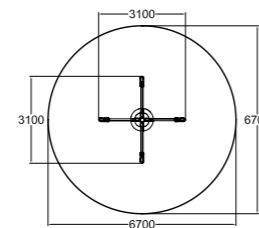

112341
Waltz with Speed
Restrictor

4	1000
6	35,3