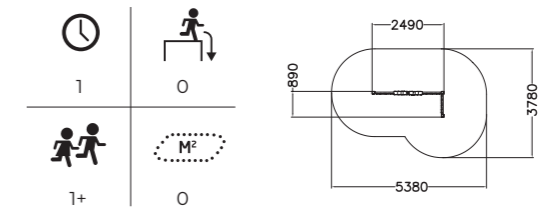

175515
Fairy's Burrow