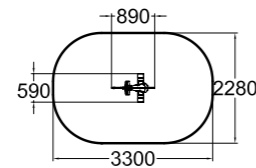

010503 Dino

Deep mounting foundation 005049 or rubber base 706923 for surface mounting must be ordered separately.

1	600
2+	6,7