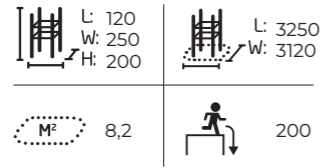

081712M
Rail Corner High

081713M
Rail Square