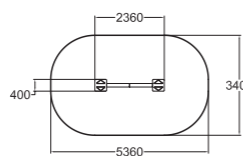

137210M Shaker

Includes a foundation base.
Available in Finno colours.

1.5	600
2+	17,4