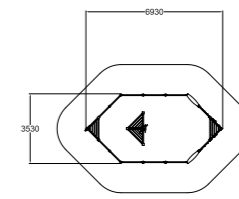

137850 Sandbox Boat

Deep mounting. Inclusive. Ready-made colour combination, customisable with configuration.

 8.5	 380
 1+	 2,0