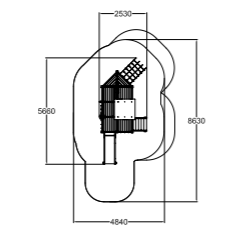

137820 Little Ship

Ready-made colour combination, customisable with configuration.

 14	 1000
 1+	 32,2