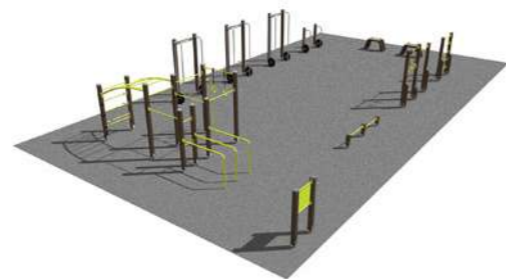

L05375
Streetworkout & Fitness 2

Products:
081657M, 081207M, 081206M,
081205M, 081275M, 081470M x 2,
081282M, 081245M, 081225M, 081290M